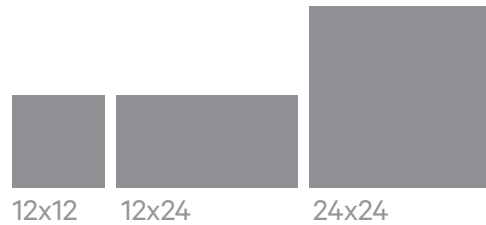

CITAL

PIETRA

SILVER MOON / CI3016M

FEATURES

MATERIAL: Porcelain

BODY: Double Loading

FINISHES: Matte Smooth, Soft Texture

SIZES AVAILABLE: